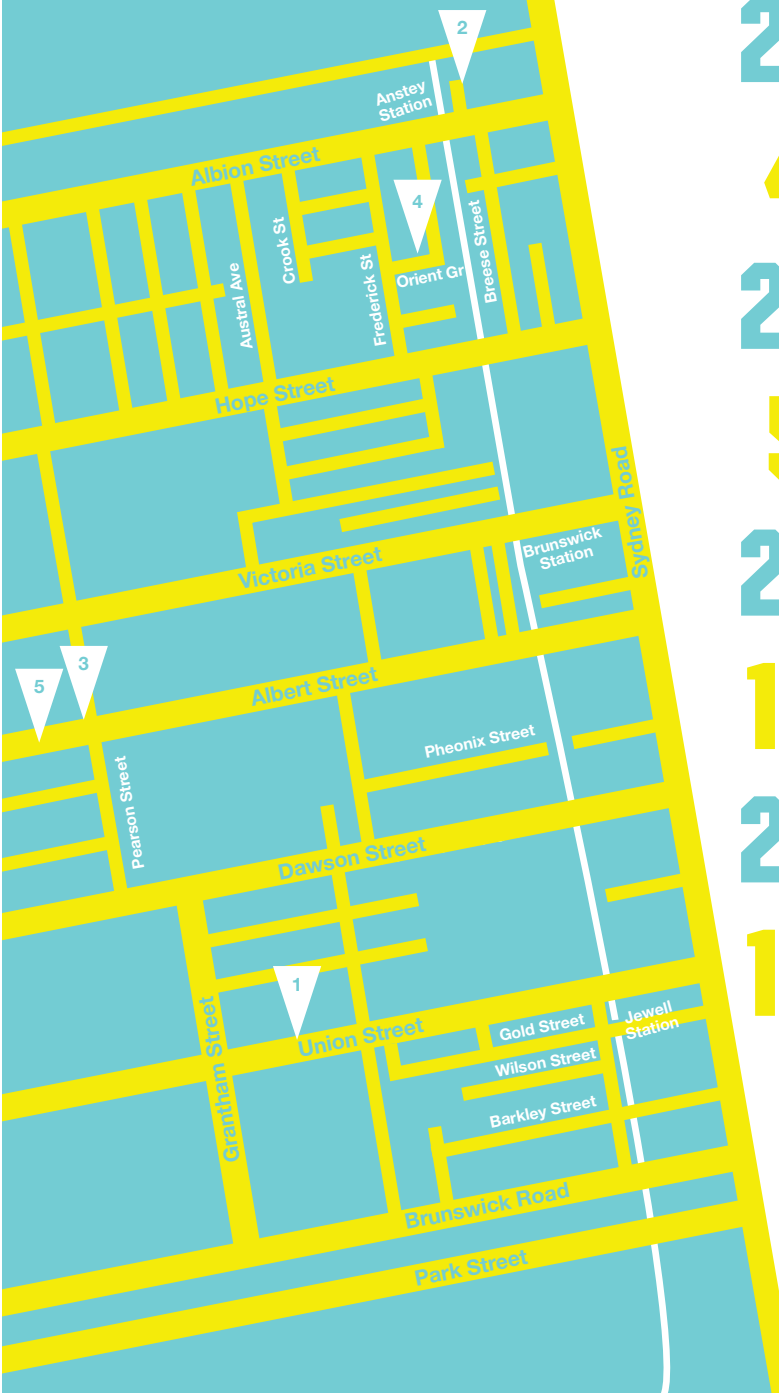

WEST BRUNSWICK SCULPTURE TRIENNIAL

MARCH APRIL

21

4

22

5

28

11

29

12

OSW Collective
Terri Bird,
Bianca Hester &
Scott Mitchell

March/April 2009

Incorporating 5 sites and
a series of roaming projects

1. wBST base camp
135 Union Street
Brunswick
2. Anstey and Ashton
Rear 209 Albion Street
Brunswick
(entry off laneway)
3. Ocular Lab
31 Pearson Street
Brunswick
4. Nikos' Rear Entrance
access via laneway
off Orient Grove
Brunswick
5. 461 Albert Street
Brunswick

Opening celebrations
Saturday March 21,
between 6-8pm at
135 Union Street Brunswick

Visit www.osw.com.au/wbst
for more details

Fiona Abicare
Marcus Bergner
Stephen Bram
Matthew Brown
Mick Douglas
Mikala Dwyer
Ardi Gunawan
Christopher LG Hill
Lucas Ihlein
Raafat Ishak
Susan Jacobs
Lisa Kelly
Nick Mangan
Sally Marsland
Tom Nicholson
Spiros Panigirakis
Nikos Pantazis
Alex Rizkalla
Geoff Robinson &
Jennie Lang
Saskia Schut
Helen Walter
Jude Walton &
Phoebe Robinson